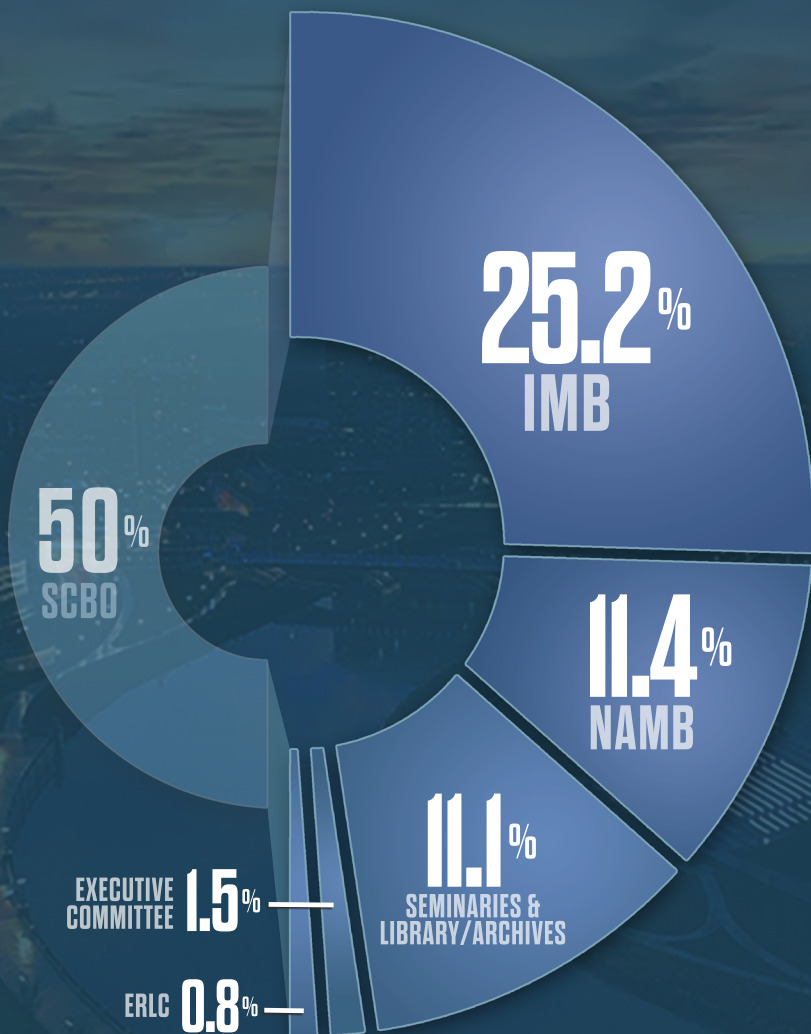

WHERE does my Cooperative Program gift go?

GET CONNECTED VIA EMAIL

Get updates sent directly to your inbox
Scan the QR or visit www.scbo.org/connect

SCBO
The State Convention Of Baptists In Ohio